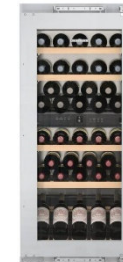

LIEBHERR
Wine serving cabinet
Vinidor EWTdf 2353
Built-in
Glass door
2 temperatures / Colour inox
Max. 48 bottles
4 sliding wooden shelves
Anti-vibrations / Charcoal filter
H. 122-123.6 x W. 56-57 cm
D. min. 55 cm
CHF. 3'650.00