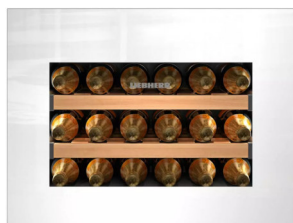

LIEBHERRn
Wine maturing cabinet
Grand Cru WKEes 553
Built-in
 Glass door
 1 temperature
 Colour inox
 Max. 18 bottles
 2 sliding wooden shelves
 Anti-vibrations
 Charcoal filter
 H. 45 x W. 56 x D. min. 55 cm
CHF. 2'150.00

LIEBHERR
wine maturing cabinet
Grand Cru WKEgb 582
Built-in
 Glass door / **Tip Open**
 1 temperature
 Colour black
 Max. 18 bottles
 2 sliding wooden shelves
 Anti-vibrations
 Charcoal filter
 H. 45-45.2 x W. 56-57 cm
 D. min. 55 cm
CHF. 2'650.00

LIEBHERR
Wine maturing cabinet
Grand Cru WKEg 582
Built-in
 Glass door / **Tip Open**
 1 temperature
 Colour white
 Max. 18 bottles
 2 sliding wooden shelves
 Anti-vibrations
 Charcoal filter
 H. 45-45.2 x W. 56-57 cm
 D. min. 55 cm
CHF. 2'650.00

LIEBHERR
Wine maturing cabinet
Grand Cru UWKes 1752
Built-in undercounter
 Glass door
 1 temperature
 Colour inox
 Max. 46 bottles
 3 sliding wooden shelves
 Anti-vibrations
 Charcoal filter
 H. 82-87 x W. 60 x D. min. 55 cm
CHF. 2'490.00